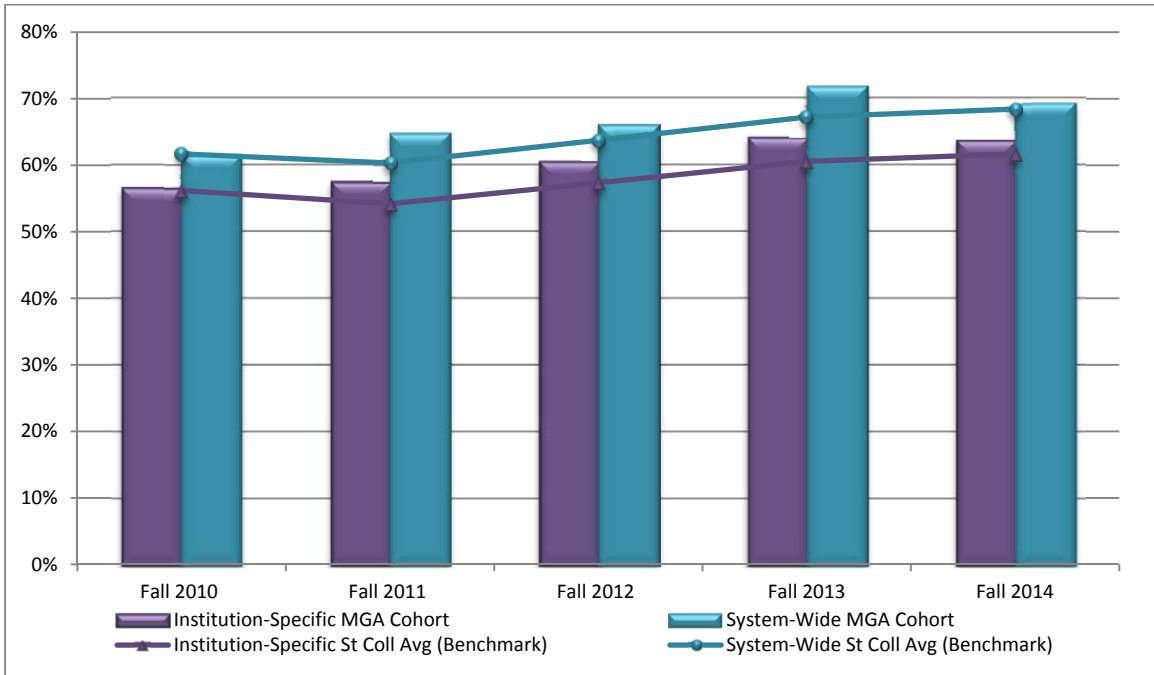

All First-Time Full-Time Student Retention with Benchmark

Middle Georgia State University			Benchmark	
Cohort Year	% Cohort Retained at MGA	% Cohort Retained System-Wide	Institution-Specific State College Average	System-Wide State College Average
Fall 2010	56.54%	61.44%	56.20%	61.72%
Fall 2011	57.41%	64.65%	54.21%	60.35%
Fall 2012	60.48%	65.92%	57.36%	63.75%
Fall 2013	64.09%	71.73%	60.58%	67.24%
Fall 2014	63.63%	69.21%	61.71%	68.44%