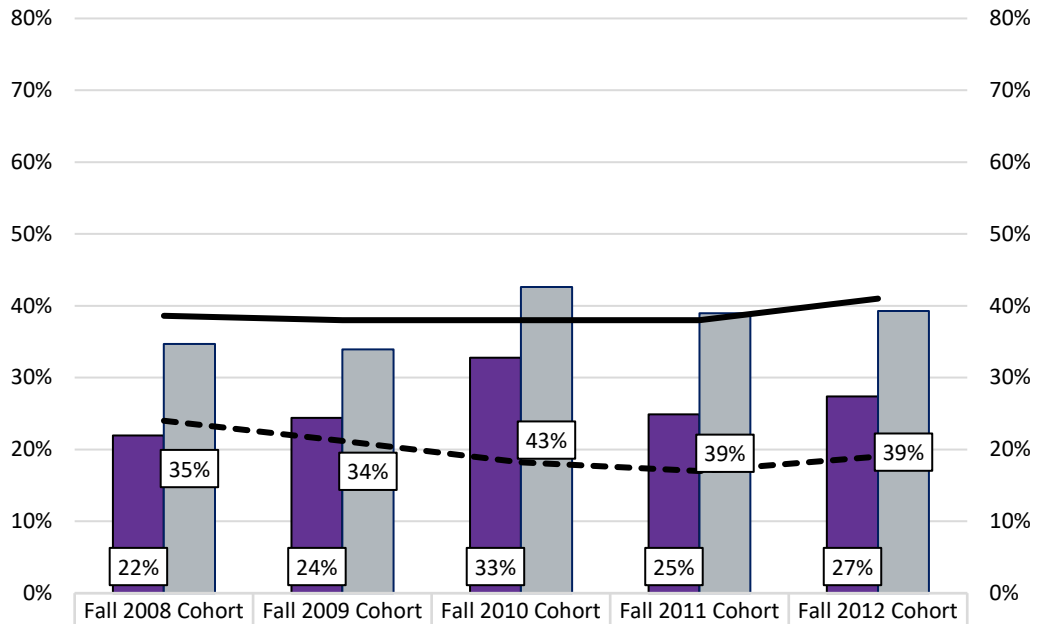

# All First-Time Full-Time Bachelor's Degree-Seeking Six-Year Graduation Rates

	Fall 2008 Cohort	Fall 2009 Cohort	Fall 2010 Cohort	Fall 2011 Cohort	Fall 2012 Cohort
% Retained at MGA	22%	24%	33%	25%	27%
% Retained-System	35%	34%	43%	39%	39%
State University Average	39%	38%	38%	38%	41%
State College Average	24%	21%	18%	17%	19%

Source: USG by the Numbers Graduation Rate Reports. Data shown is from pre-consolidation. MGA 6 year graduation rates will begin with the Fall 2013 cohort.