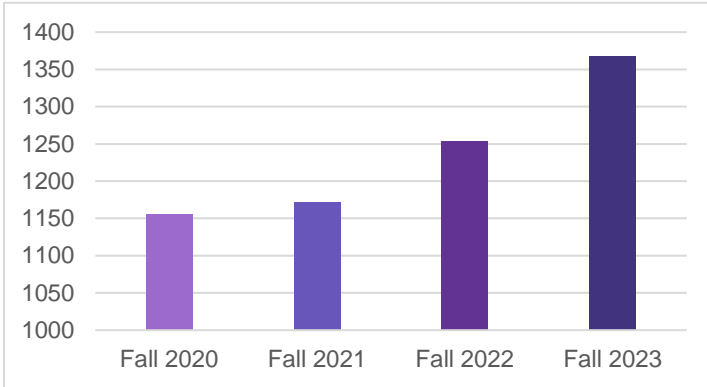

Fall 2024

Enrollment

Graduation

Activities and Accomplishments

Training and Testing Capacity

Stage Check Exams

Flight Hours July-April

Aviation Accreditation Board International (AABI)

Reaffirmation approved July 2024 with no recommendations

College and Career Academy

SOA Faculty have set up K-12 Partnerships across the state and are meeting to pursue additional possibilities.

K – 12 Partnerships