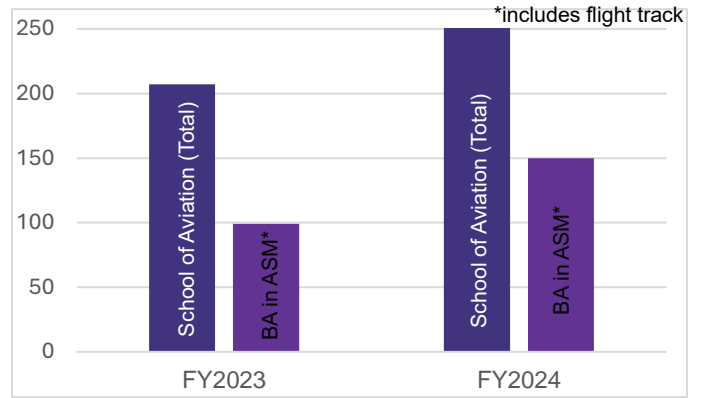

Fall 2024

Enrollment

Graduation

Activities and Accomplishments

Training and Testing Capacity

Stage Check Exams

Flight Hours July-April

Aviation Accreditation Board International (AABI)

Reaffirmation approved July 2024 with no recommendations

College and Career Academy

SOA Faculty have set up K-12 Partnerships across the state and are meeting to pursue additional possibilities.

K – 12 Partnerships