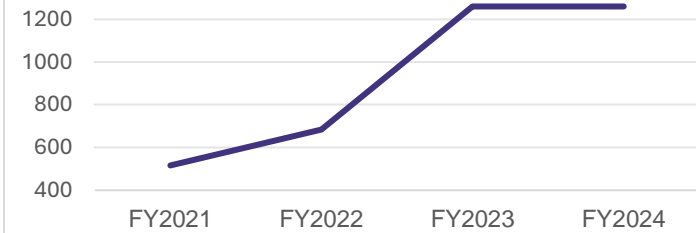

Fall 2024

Enrollment

Graduation

Activities and Accomplishments

Training and Testing Capacity

Stage Check Exams

Flight Hours July-April

Aviation Accreditation Board International (AABI)

Reaffirmation approved July 2024 with no recommendations

College and Career Academy

SOA Faculty have set up K-12 Partnerships across the state and are meeting to pursue additional possibilities.

K – 12 Partnerships