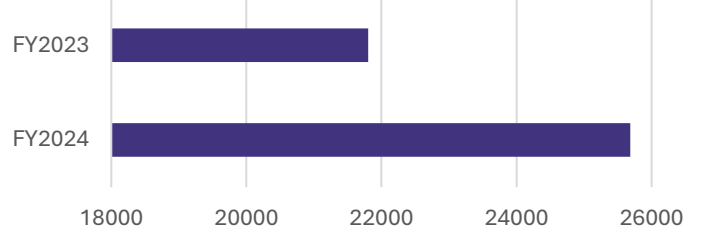

Fall 2024

Enrollment

Graduation

Activities and Accomplishments

Training and Testing Capacity

Stage Check Exams

Flight Hours July-April

Aviation Accreditation Board International (AABI)

Reaffirmation approved July 2024 with no recommendations

College and Career Academy

SOA Faculty have set up K-12 Partnerships across the state and are meeting to pursue additional possibilities.

K – 12 Partnerships