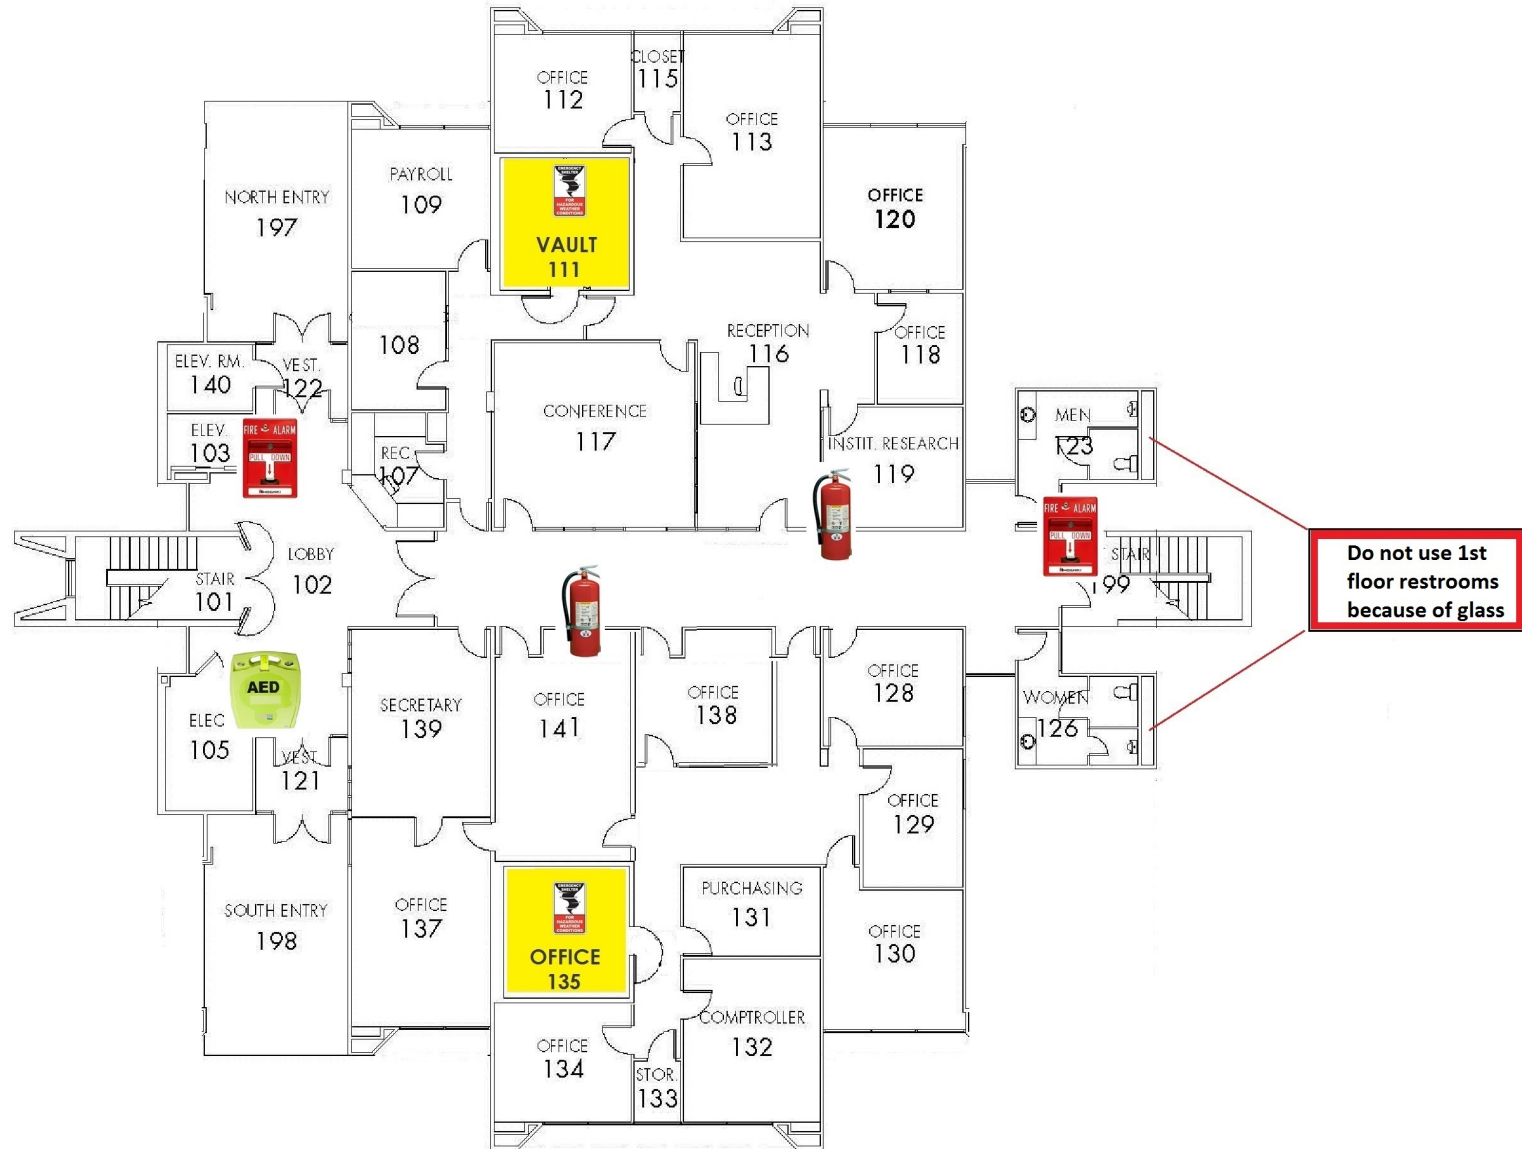

ADMINISTRATION 1st FLOOR

Macon Campus

Fire Extinguisher Locations

Pull Station Locations

AED Location

Shelter in place area or use any 1st floor room without windows