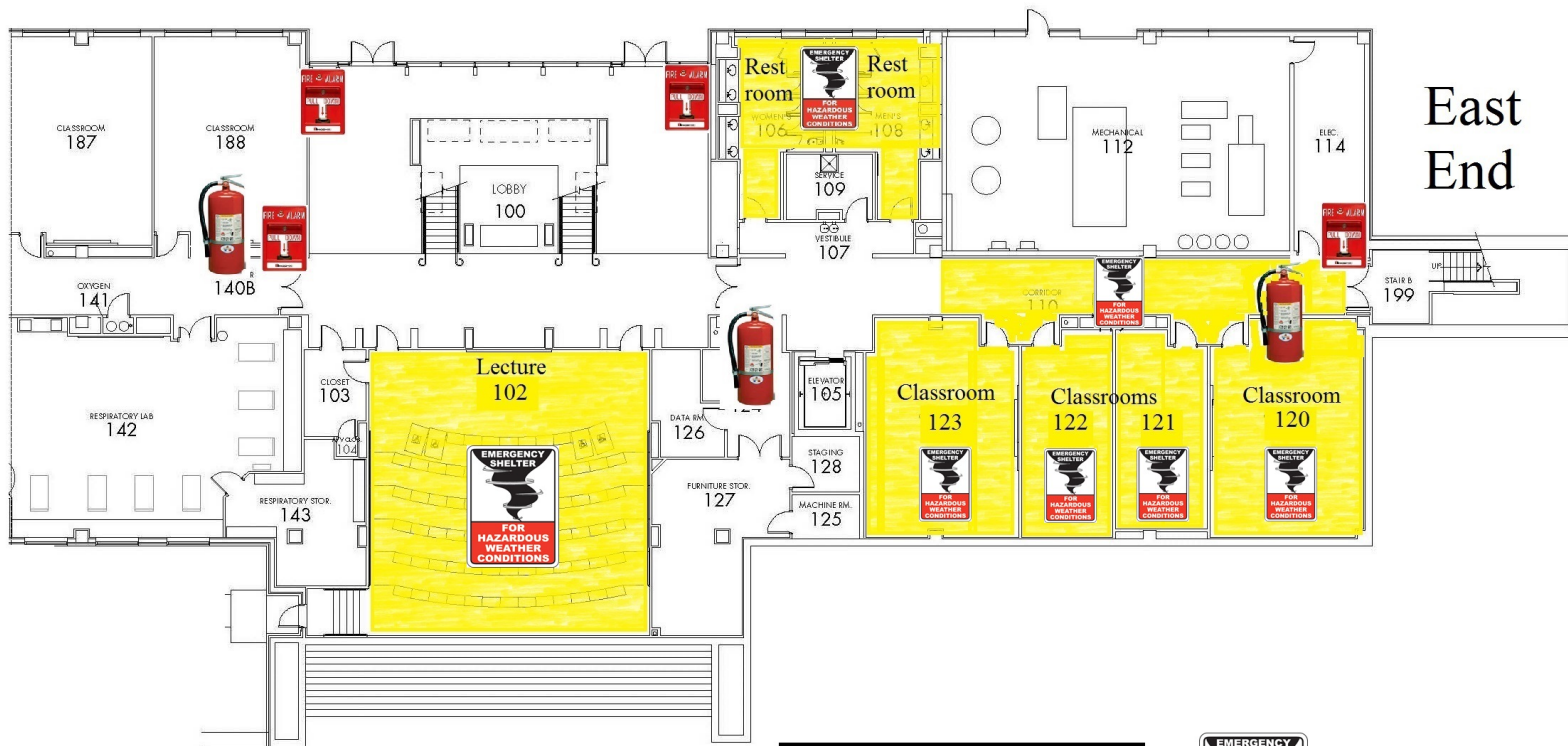

# JONES 1st FLOOR

Macon Campus

West End

East End

Fire Extinguisher Locations

Pull Station Locations

AED is located on the 2nd floor main lobby area

Shelter in place areas