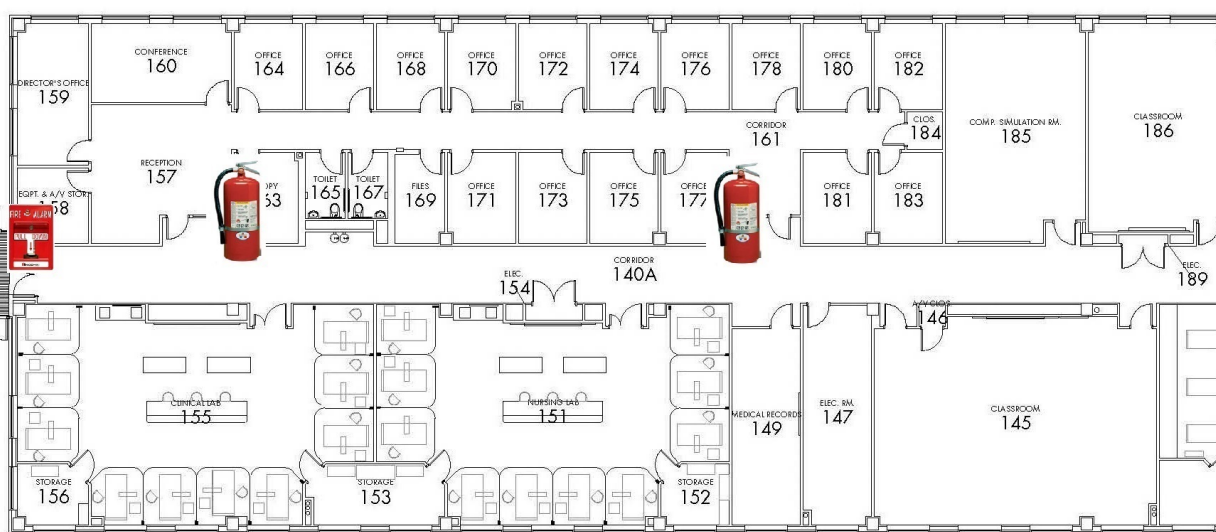

# JONES 1st FLOOR

Macon Campus

West End

East End

Fire Extinguisher Locations

Pull Station Locations

AED is located on the 2nd floor main lobby area

Shelter in place areas